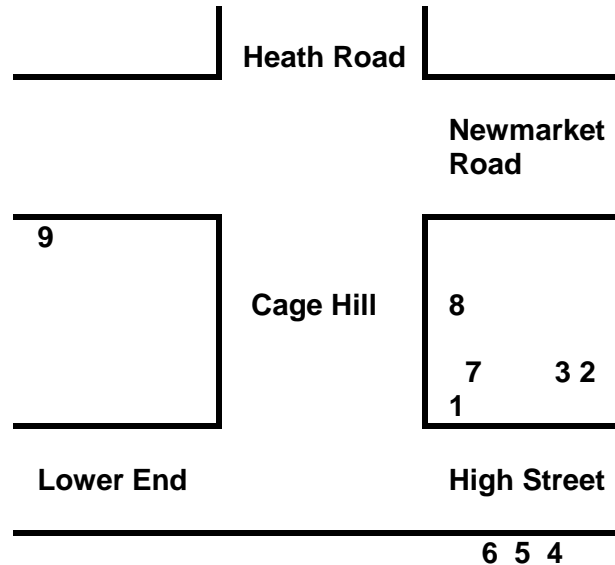

TO BOOK

Please return the Booking Form (overleaf) with a stamped, addressed envelope and your cheque to:-

Swaffham Prior Festival
The White House
32 Lower End
Swaffham Prior
Cambridgeshire
CB25 0HT

■■■

Cheques payable to:-

Swaffham Prior Festival 2007

■■■

Deduct £1 for every full £10 spent

■■■

Tickets guarantee admission
but there is no reserved seating

■■■

Telephone enquires to:-

Tina Jost 01638 741750

or

E-Mail:- Tina.Jost@Swaffham-Prior.co.uk

SWAFFHAM PRIOR

Legend

- 1 St Cyriac's Church
- 2 St Mary's Church
- 3 The Red Lion
- 4 Swaffham Prior Church of England Primary School
- 5 Village Hall (Toilets)
- 6 Car Park
- 7 Village Forge
- 8 Cage & Pound
- 9 Windmill

Printing costs kindly sponsored by:-

MARSHALL
MOTOR GROUP