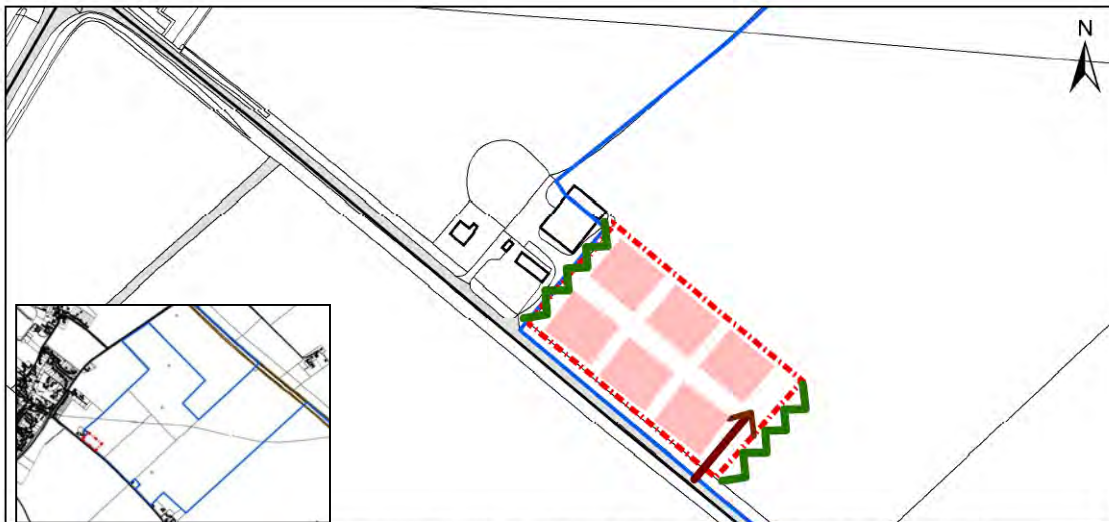

Map 11.8 – Land east of Goodwin Farm, Heath Road, Swaffham Prior

Key

- Access point (indicative)
- Sensitive edge
- Potential broad development area
- CCC Owned Land
- Indicative layout: single pitch

**East Cambridgeshire
District Council**

Not to scale